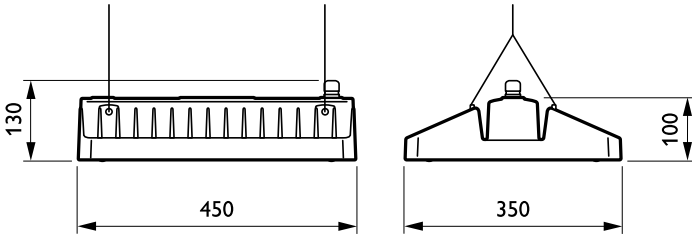

GentleSpace gen2

Dimensional drawing

GentleSpace gen2 BY470P-BY473P