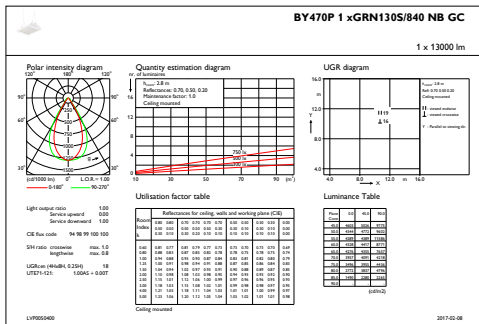

Mechanical and Housing

Housing material	Aluminum
Reflector material	-
Optic material	Acrylate
Optical cover/lens material	Glass
Gear tray material	Steel
Fixation material	Steel
Optical cover/lens finish	Clear
Overall length	450 mm
Overall width	350 mm
Overall height	130 mm
Colour	Silver
Dimensions (height x width x depth)	130 x 350 x 450 mm (5.1 x 13.8 x 17.7 in)

Application Conditions

Ambient temperature range	-30 to +45 °C
Performance ambient temperature Tq	25 °C
Maximum dimming level	10%
Suitable for random switching	No

Product Data

Full product code	871869632290100
Order product name	BY470P GRN130S/840 PSD NB GC BR SI SWP
EAN/UPC – product	8718696322901
Order code	32290100
Numerator – quantity per pack	1
Numerator – packs per outer box	1
Material no. (12NC)	910930206050
Net weight (piece)	11.100 kg

GentleSpace gen2

Dimensional drawing

GentleSpace gen2 BY470P-BY473P

Photometric data

IFGU1_BY470P1xGRN130S840NBGC

IFPC1_BY470P1xGRN130S840NBGC