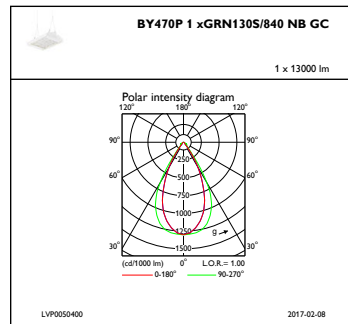

Mechanical and Housing

Housing material	Aluminum
Reflector material	-
Optic material	Acrylate
Optical cover/lens material	Glass
Gear tray material	Steel
Fixation material	Steel
Optical cover/lens finish	Clear
Overall length	450 mm
Overall width	350 mm
Overall height	130 mm
Colour	Silver
Dimensions (height x width x depth)	130 x 350 x 450 mm (5.1 x 13.8 x 17.7 in)

Initial Performance (IEC Compliant)

Initial luminous flux	13000 lm
Luminous flux tolerance	+/-7%
Initial LED luminaire efficacy	149 lm/W
Init. Corr. Colour Temperature	4000 K
Init. colour rendering index	≥80
Initial chromaticity	(0.38, 0.38) SDCM <3
Initial input power	87 W
Power consumption tolerance	+/-11%

Application Conditions

Ambient temperature range	-30 to +45 °C
Performance ambient temperature Tq	25 °C
Maximum dimming level	10%
Suitable for random switching	No

Product Data

Full product code	871869632290100
Order product name	BY470P GRN130S/840 PSD NB GC BR SI SWP
EAN/UPC – product	8718696322901
Order code	32290100
Numerator – quantity per pack	1
Numerator – packs per outer box	1
Material no. (12NC)	910930206050
Net weight (piece)	11.100 kg

GentleSpace gen2

Dimensional drawing

GentleSpace gen2 BY470P-BY473P

Photometric data

IFGU1_BY470P1xGRN130S840NBGC

IFPC1_BY470P1xGRN130S840NBGC