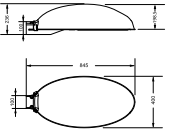

Broadway SGP268 *do not use*

Dimensional drawing

SGP268 Broadway