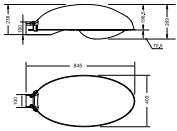

Broadway SGP268 *do not use*

Dimensional drawing

SGP268 Broadway