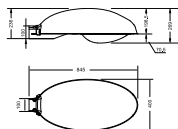

Broadway SGP268

Dimensional drawing

Broadway SGP268