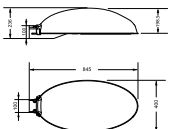

Broadway SGP268

Dimensional drawing

Broadway SGP268