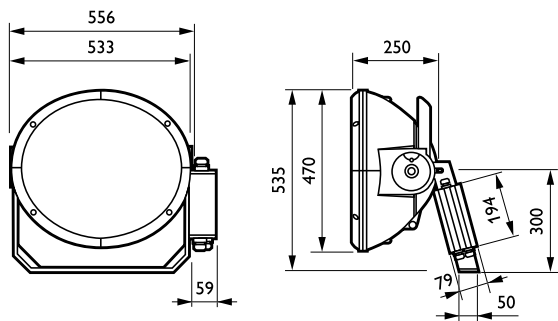

ArenaVision MVF403 C

EAN/UPC - Product	8718291995197
Order code	911401055080
Numerator - Quantity Per Pack	1
Numerator - Packs per outer box	1
Material Nr. (12NC)	911401055080

Net Weight (Piece)	13.799 kg
--------------------	-----------

Dimensional drawing

MVF403 C