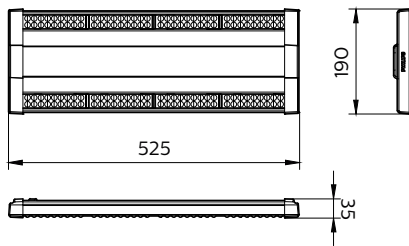

GreenUp Highbay G2

Approval and Application

Ingress protection code	IP40 [Wire-protected]
Mech. impact protection code	IK03 [0.3 J]

Initial Performance (IEC Compliant)

Initial luminous flux	10500 lm
Luminous flux tolerance	+/-10%
Initial LED luminaire efficacy	140 lm/W
Init. Corr. colour temperature	6500 K
Init. colour rendering index	>80
Initial chromaticity	(0.313,0.324)SDCM<5
Initial input power	75 W
Power consumption tolerance	+/-10%

Over Time Performance (IEC Compliant)

Median useful life L70B50	65000 h
Median useful life L80B50	45000 h
Median useful life L90B50	25000 h

Application Conditions

Ambient temperature range	-20 to +45 °C
Maximum dimming level	Not applicable
Suitable for random switching	No

Product Data

Full product code	911401503451
Order product name	BY560P LED105/CW PSU WB
Order code	01503451
Numerator – quantity per pack	1
Numerator – packs per outer box	2
Material no. (12NC)	911401503451
Net weight (piece)	2.049 kg

Warnings and Safety

- The product is IPX0 & as such is not protected against water ingress and as such we strongly recommend that the environment in which the luminaire is to be installed is suitably checked
- If the above advice is not taken and the luminaires are subject to water ingress, Philips/Signify cannot guarantee safe failure and product warranty will become void

Dimensional drawing

GreenUp High-bay BY550P/BY550X