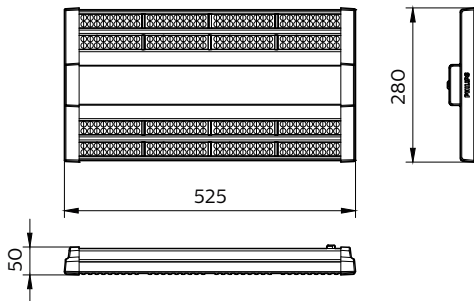

GreenUp Highbay G2

Approval and Application

Ingress protection code	IP40 [Wire-protected]
Mech. impact protection code	IK03 [0.3 J]

Initial Performance (IEC Compliant)

Initial luminous flux	21000 lm
Luminous flux tolerance	+/-10%
Initial LED luminaire efficacy	137 lm/W
Lamp colour temperature	4000 K
Colour Rendering Index	>80
Initial chromaticity	(0.38.0.38)SDCM<5
Initial input power	153 W
Power consumption tolerance	+/-10%

Over Time Performance (IEC Compliant)

Median useful life L70B50	65000 h
Median useful life L80B50	45000 h
Median useful life L90B50	25000 h

Application Conditions

Ambient temperature range	-20 to +45 °C
Maximum dimming level	Not applicable
Suitable for random switching	No

Product Data

Full product code	871016332015100
Order product name	BY560P LED210/NW PSU NB CAU
EAN/UPC – product	8710163320151
Order code	911401504751
Numerator – quantity per pack	1
Numerator – packs per outer box	1
Material no. (12NC)	911401504751
Net weight (piece)	3.500 kg

Warnings and Safety

- The product is IPX0 & as such is not protected against water ingress and as such we strongly recommend that the environment in which the luminaire is to be installed is suitably checked
- If the above advice is not taken and the luminaires are subject to water ingress, Philips/Signify cannot guarantee safe failure and product warranty will become void

Dimensional drawing

GreenUp High-bay BY550P/BY550X