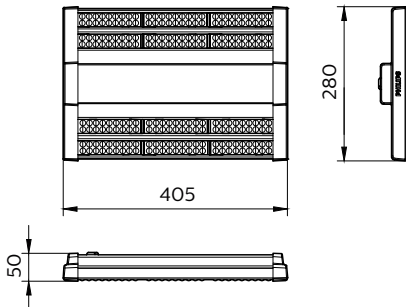

GreenUp Highbay G2

Approval and Application

Ingress protection code	IP40 [Wire-protected]
Mech. impact protection code	IK03 [0.3 J]

Initial Performance (IEC Compliant)

Initial luminous flux	16000 lm
Luminous flux tolerance	+/-10%
Initial LED luminaire efficacy	133 lm/W
Lamp colour temperature	4000 K
Colour Rendering Index	>80
Initial chromaticity	(0.38.0.38)SDCM<5
Initial input power	120 W
Power consumption tolerance	+/-10%

Over Time Performance (IEC Compliant)

Median useful life L70B50	65000 h
Median useful life L80B50	45000 h
Median useful life L90B50	25000 h

Application Conditions

Ambient temperature range	-20 to +45 °C
Maximum dimming level	Not applicable
Suitable for random switching	No

Product Data

Full product code	871016333684800
Order product name	BY560P LED160/NW PSU HRO CAU
EAN/UPC – product	8710163336848
Order code	911401504951
Numerator – quantity per pack	1
Numerator – packs per outer box	2
Material no. (12NC)	911401504951
Net weight (piece)	3.199 kg

Warnings and Safety

- The product is IPX0 & as such is not protected against water ingress and as such we strongly recommend that the environment in which the luminaire is to be installed is suitably checked
- If the above advice is not taken and the luminaires are subject to water ingress, Philips/Signify cannot guarantee safe failure and product warranty will become void

Dimensional drawing

GreenUp High-bay BY550P/BY550X