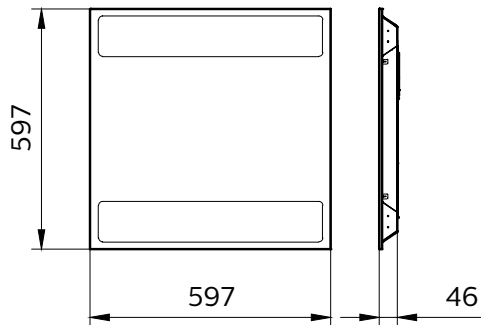

GreenPerformance Troffer

Initial Performance (IEC Compliant)

Initial luminous flux (system flux)	3700 lm
Luminous flux tolerance	+/-10%
Initial LED luminaire efficacy	116 lm/W
Init. Corr. Color Temperature	6500 K
Init. Color Rendering Index	80
Initial chromaticity	SDCM<4
Initial input power	32 W
Power consumption tolerance	+/-10%

Over Time Performance (IEC Compliant)

Median useful life L70B50	50000 h

Application Conditions

Ambient temperature range	-20 to +40 °C

Suitable for random switching	No

Product Data

Full product code	911401510651
Order product name	RC100X LED37S 865 W60L60 IAO G3
Order code	911401510651
Numerator - Quantity Per Pack	1
Numerator - Packs per outer box	2
Material Nr. (12NC)	911401510651
Net Weight (Piece)	2.799 kg

Dimensional drawing

RC100B GreenPerform Troffer