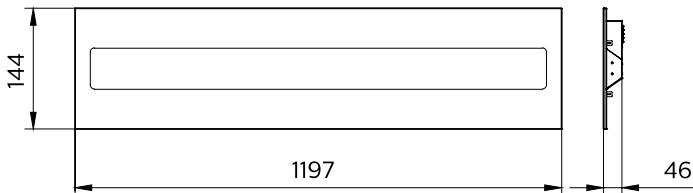

GreenPerformance Troffer

Luminous flux tolerance	+/-10%
Initial LED luminaire efficacy	121 lm/W
Init. Corr. Color Temperature	4000 K
Init. Color Rendering Index	80
Initial chromaticity	SDCM<4
Initial input power	32 W
Power consumption tolerance	+/-10%

Over Time Performance (IEC Compliant)

Median useful life L70B50	50000 h

Application Conditions

Ambient temperature range	-20 to +40 °C
Suitable for random switching	No

Product Data

Full product code	911401513551
Order product name	RC100X LED37S 840 W30L120 POE OC CAU SL
Order code	911401513551
Numerator - Quantity Per Pack	1
Numerator - Packs per outer box	2
Material Nr. (12NC)	911401513551
Net Weight (Piece)	2.799 kg

Dimensional drawing

RC100B GreenPerform Troffer