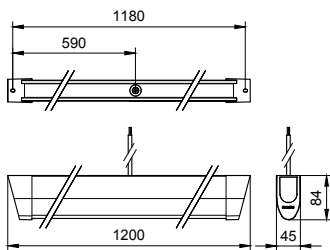

Dimensions (Height x Width x Depth)	84 x 45 x 1200 mm
Approval and Application	
Ingress protection code	IP40 [Wire-protected]
Mech. impact protection code	IK03 [0.3 J]
Protection class IEC	Safety class I
Initial Performance (IEC Compliant)	
Luminous flux tolerance	+/-10%
Initial chromaticity	SDCM<5
Power consumption tolerance	+/-10%
Over Time Performance (IEC Compliant)	
Median useful life L70B50	50,000 hour(s)
Median useful life L80B50	45,000 hour(s)
Median useful life L90B50	40,000 hour(s)
Application Conditions	
Maximum dim level	Not applicable
Product Data	
Order product name	CR388C LED40 CW L120 PSU
Full product name	CR388C LED40 CW L120 PSU
Full product code	911401516641
Order code	911401516641
Material Nr. (12NC)	911401516641
Numerator - Quantity Per Pack	1
Numerator - Packs per outer box	1

Dimensional drawing