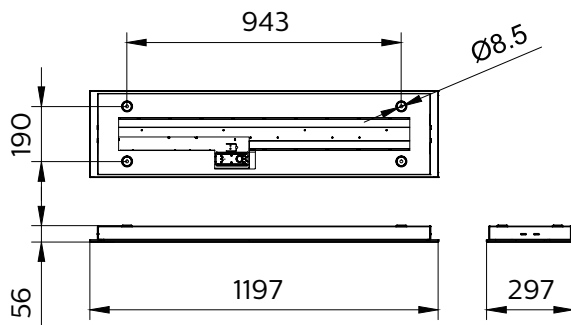

GreenPerformance Troffer

Luminous flux tolerance	+/-10%
Initial LED luminaire efficacy	116 lm/W
Init. Corr. Color Temperature	6500 K
Init. Color Rendering Index	80
Initial chromaticity	SDCM<4
Initial input power	32 W
Power consumption tolerance	+/-10%

Over Time Performance (IEC Compliant)

Median useful life L70B50	50000 h

Application Conditions

Ambient temperature range	-20 to +40 °C

Suitable for random switching	No

Product Data

Full product code	911401519951
Order product name	SM100C LED37S 865 W30L120 PSU UNV G3
Order code	911401519951
Numerator - Quantity Per Pack	1
Numerator - Packs per outer box	2
Material Nr. (12NC)	911401519951
Net Weight (Piece)	5.300 kg

Dimensional drawing

RC100B GreenPerform Troffer