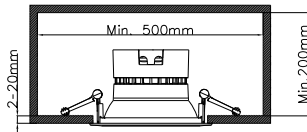

GreenSpace Downlight G4

Mech. impact protection code	IK02 [0.2 J standard]
Initial Performance (IEC Compliant)	
Luminous flux tolerance	+/-10%
Power consumption tolerance	+/-10%
Over Time Performance (IEC Compliant)	
Median useful life L70B50	50,000 hour(s)
Product Data	
Full product code	911401564021

Order product name	DN290B 1xDLED-3000 PSU ALU
Order code	911401564021
Numerator - Quantity Per Pack	1
Numerator - Packs per outer box	36
Material Nr. (12NC)	911401564021
Full product name	DN290B 1xDLED-3000 PSU ALU

Dimensional drawing

Dimension 灯具尺寸	A (mm)	B (mm)
DN290B 1xDLED / ALU	95 / 99	∅ 122
DN291B 1xDLED / ALU	105 / 109	∅ 167
DN292B 1xDLED / ALU	114 / 118	∅ 218
DN293B 1xDLED / ALU	114 / 118	∅ 218