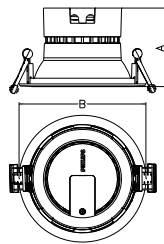

Product data

General Information		Power Factor (Fraction)		0.9	
Light source replaceable	No	Temperature			
Number of gear units	1 unit	Ambient temperature range	-20 to +40 °C		
CE mark	CE mark	Controls and Dimming			
ENEC mark	-	Dimmable	No		
Glow-wire test	Temperature 650 °C, duration 30 s	Driver/power unit/transformer	Power supply unit (On/Off)		
Light Technical		Constant light output	Yes		
Number of light sources	1	Mechanical and Housing			
Light source color	830 warm white	Housing Material	Aluminum		
Optic type	Beam angle 60 to 120°	Reflector material	Polycarbonate		
Optical cover type	Transparent bowl with white cover	Optic material	Polycarbonate		
Luminaire light beam spread	90°	Approval and Application			
Operating and Electrical		Ingress protection code	IP20 [Finger-protected]		
Input Voltage	220-240 V				
Power Consumption	6.5 W				

Dimensional drawing

Dimension 灯具尺寸	A (mm)	B (mm)
DN290B 1xDLED / ALU	95 / 99	∅ 122
DN291B 1xDLED / ALU	105 / 109	∅ 167
DN292B 1xDLED / ALU	114 / 118	∅ 218
DN293B 1xDLED / ALU	114 / 118	∅ 218

Dimension 灯具尺寸	A (mm)	B (mm)
DN290B 1xDLED / ALU	95 / 99	∅ 122
DN291B 1xDLED / ALU	105 / 109	∅ 167
DN292B 1xDLED / ALU	114 / 118	∅ 218
DN293B 1xDLED / ALU	114 / 118	∅ 218