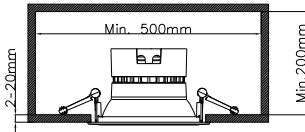

### Product data

General Information		Power Consumption	
Light source replaceable	No	Power Consumption	6.5 W
Number of gear units	1 unit	Power Factor (Fraction)	0.9
CE mark	CE mark	<b>Temperature</b>	
ENEC mark	-	Ambient temperature range	-20 to +40 °C
Glow-wire test	Temperature 650 °C, duration 30 s	<b>Controls and Dimming</b>	
<b>Light Technical</b>		Dimmable	No
Correlated Color Temperature (Nom)	4000 K	Driver/power unit/transformer	Power supply unit (On/Off)
Number of light sources	1	Constant light output	Yes
Light source color	840 neutral white	<b>Mechanical and Housing</b>	
Optic type	Beam angle 60 to 120°	Housing Material	Aluminum
Optical cover type	Transparent bowl with white cover	Reflector material	Polycarbonate
Luminaire light beam spread	90°	Optic material	Polycarbonate
<b>Operating and Electrical</b>			
Input Voltage	220-240 V		

## Dimensional drawing

Dimension 灯具尺寸	A (mm)	B (mm)
DN290B 1xDLED / ALU	95 / 99	Φ 122
DN291B 1xDLED / ALU	105 / 109	Φ 167
DN292B 1xDLED / ALU	114 / 118	Φ 218
DN293B 1xDLED / ALU	114 / 118	Φ 218

Dimension 灯具尺寸	A (mm)	B (mm)
DN290B 1xDLED / ALU	95 / 99	Φ 122
DN291B 1xDLED / ALU	105 / 109	Φ 167
DN292B 1xDLED / ALU	114 / 118	Φ 218
DN293B 1xDLED / ALU	114 / 118	Φ 218