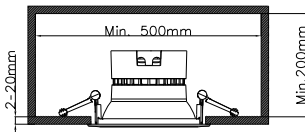

GreenSpace Downlight G4

Approval and Application

Ingress protection code	IP20 [Finger-protected]
Mech. impact protection code	IK02 [0.2 J standard]

Initial Performance (IEC Compliant)

Luminous flux tolerance	+/-10%
Power consumption tolerance	+/-10%

Product Data

Order product name	DN290B 1xDLED-3000 PSU ALU CAU

Full product name	DN290B 1xDLED-3000 PSU ALU CAU
Full product code	871016330039999
Order code	911401568221
Material Nr. (12NC)	911401568221
Numerator - Quantity Per Pack	1
EAN/UPC - Product/Case	8710163300399
Numerator - Packs per outer box	36

Dimensional drawing

Dimension 灯具尺寸	A (mm)	B (mm)
DN290B 1xDLED / ALU	95 / 99	∅ 122
DN291B 1xDLED / ALU	105 / 109	∅ 167
DN292B 1xDLED / ALU	114 / 118	∅ 218
DN293B 1xDLED / ALU	114 / 118	∅ 218