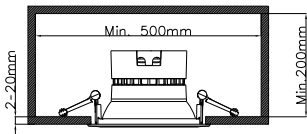

Product data

General Information		Power Consumption	
Light source replaceable	No	Power Consumption	22 W
Number of gear units	1 unit	Power Factor (Fraction)	0.9
CE mark	CE mark	Temperature	
ENEC mark	-	Ambient temperature range	-20 to +40 °C
Glow-wire test	Temperature 650 °C, duration 30 s	Controls and Dimming	
Light Technical		Dimmable	No
Correlated Color Temperature (Nom)	4000 K	Driver/power unit/transformer	Power supply unit (On/Off)
Number of light sources	1	Constant light output	Yes
Light source color	840 neutral white	Mechanical and Housing	
Optic type	Beam angle 60 to 120°	Housing Material	Aluminum
Optical cover type	Transparent bowl with white cover	Reflector material	Polycarbonate
Luminaire light beam spread	90°	Optic material	Polycarbonate
Operating and Electrical			
Input Voltage	220-240 V		

GreenSpace Downlight G4

Approval and Application

Ingress protection code	IP20 [Finger-protected]
Mech. impact protection code	IK02 [0.2 J standard]

Initial Performance (IEC Compliant)

Luminous flux tolerance	+/-10%
Power consumption tolerance	+/-10%

Dimensional drawing

Dimension 灯具尺寸	A (mm)	B (mm)
DN290B 1xDLED / ALU	95 / 99	Φ 122
DN291B 1xDLED / ALU	105 / 109	Φ 167
DN292B 1xDLED / ALU	114 / 118	Φ 218
DN293B 1xDLED / ALU	114 / 118	Φ 218

Dimension 灯具尺寸	A (mm)	B (mm)
DN290B 1xDLED / ALU	95 / 99	Φ 122
DN291B 1xDLED / ALU	105 / 109	Φ 167
DN292B 1xDLED / ALU	114 / 118	Φ 218
DN293B 1xDLED / ALU	114 / 118	Φ 218