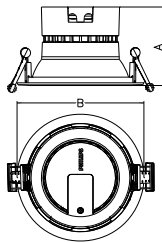

Product Data

Order product name	DN293B 1xDLED-4000 PSU ALU WP
--------------------	-------------------------------

Full product name	DN293B 1xDLED-4000 PSU ALU WP
Full product code	911401580021
Order code	911401580021
Material Nr. (12NC)	911401580021
Numerator - Quantity Per Pack	1
Numerator - Packs per outer box	12

Dimensional drawing

Dimension 灯具尺寸	A (mm)	B (mm)
DN290B 1xDLED / ALU	95 / 99	Φ 122
DN291B 1xDLED / ALU	105 / 109	Φ 167
DN292B 1xDLED / ALU	114 / 118	Φ 218
DN293B 1xDLED / ALU	114 / 118	Φ 218

Dimension 灯具尺寸	A (mm)	B (mm)
DN290B 1xDLED / ALU	95 / 99	Φ 122
DN291B 1xDLED / ALU	105 / 109	Φ 167
DN292B 1xDLED / ALU	114 / 118	Φ 218
DN293B 1xDLED / ALU	114 / 118	Φ 218