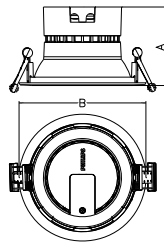

Product Data

Order product name	DN293B 1xDLED-6500 PSU ALU WP
--------------------	-------------------------------

Full product name	DN293B 1xDLED-6500 PSU ALU WP
Full product code	911401580121
Order code	911401580121
Material Nr. (12NC)	911401580121
Numerator - Quantity Per Pack	1
Numerator - Packs per outer box	12

Dimensional drawing

Dimension 灯具尺寸	A (mm)	B (mm)
DN290B 1xDLED / ALU	95 / 99	Φ 122
DN291B 1xDLED / ALU	105 / 109	Φ 167
DN292B 1xDLED / ALU	114 / 118	Φ 218
DN293B 1xDLED / ALU	114 / 118	Φ 218

Dimension 灯具尺寸	A (mm)	B (mm)
DN290B 1xDLED / ALU	95 / 99	Φ 122
DN291B 1xDLED / ALU	105 / 109	Φ 167
DN292B 1xDLED / ALU	114 / 118	Φ 218
DN293B 1xDLED / ALU	114 / 118	Φ 218