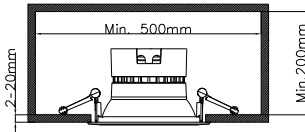

Product data

General Information		Power Consumption	
Light source replaceable	No	Power Consumption	22 W
Number of gear units	1 unit	Power Factor (Fraction)	0.9
CE mark	CE mark	Temperature	
ENEC mark	-	Ambient temperature range	-20 to +40 °C
Glow-wire test	Temperature 650 °C, duration 30 s	Controls and Dimming	
Light Technical		Dimmable	No
Correlated Color Temperature (Nom)	6500 K	Driver/power unit/transformer	Power supply unit (On/Off)
Number of light sources	1	Constant light output	Yes
Light source color	865 cool daylight	Mechanical and Housing	
Optic type	Beam angle 60 to 120°	Housing Material	Aluminum
Optical cover type	Transparent bowl with white cover	Reflector material	Polycarbonate
Luminaire light beam spread	90°	Optic material	Polycarbonate
Operating and Electrical			
Input Voltage	220-240 V		

Dimensional drawing

Dimension 灯具尺寸	A (mm)	B (mm)
DN290B 1xDLED / ALU	95 / 99	Φ 122
DN291B 1xDLED / ALU	105 / 109	Φ 167
DN292B 1xDLED / ALU	114 / 118	Φ 218
DN293B 1xDLED / ALU	114 / 118	Φ 218

Dimension 灯具尺寸	A (mm)	B (mm)
DN290B 1xDLED / ALU	95 / 99	Φ 122
DN291B 1xDLED / ALU	105 / 109	Φ 167
DN292B 1xDLED / ALU	114 / 118	Φ 218
DN293B 1xDLED / ALU	114 / 118	Φ 218