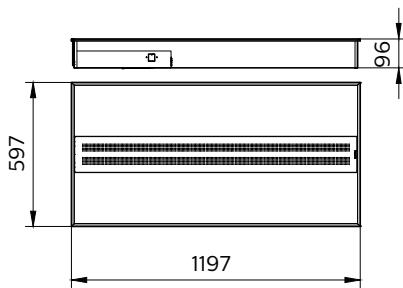

Coreview Troffer G3

Over Time Performance (IEC Compliant)

Median useful life L70B50 50000 h

Application Conditions

Ambient temperature range -20 to +40 °C

Maximum dimming level 1%

Suitable for random switching Not applicable

Product Data

Full product code 911401589531

Order product name RC420B LED50S/840 PSD W60L120

Order code 911401589531

Numerator – quantity per pack 1

Numerator – packs per outer box 2

Material no. (12NC) 911401589531

Net weight (piece) 7.999 kg

Dimensional drawing

RC420B Coreview troffer G3