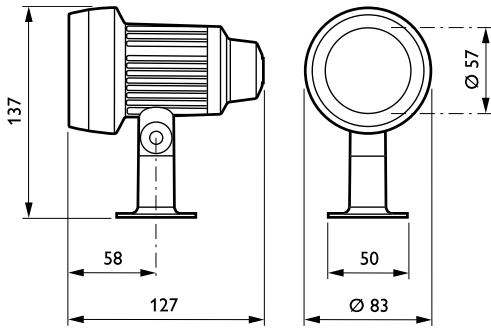

LED Outdoor Spot BGP310/311

Dimensional drawing

Vaya