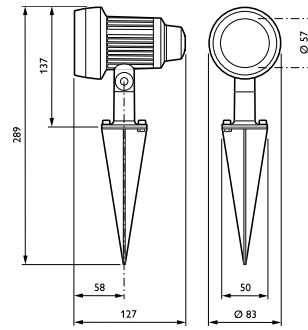

Product Data	
Full product code	911401609302
Order product name	BGP310 3xLED-HP/AM 220-240V 12
Order code	01609302
Numerator – quantity per pack	1
Numerator – packs per outer box	27
Material no. (12NC)	911401609302
Net weight (piece)	0.700 kg

## Dimensional drawing

Vaya

Vaya