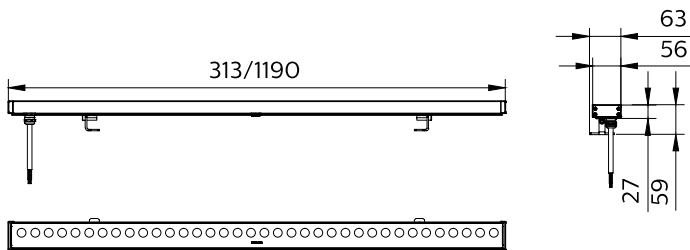

UNIstrip G2 RGB

Initial input power	51 W
Power consumption tolerance	+/-15%
Application Conditions	
Ambient temperature range	-40 to +50 °C
Maximum dimming level	0% (digital)
Product Data	
Full product code	911401621403

Order product name	BCP280 G2 36xLED-HP/RGB 24V L1190 WB
Order code	911401621403
Numerator – quantity per pack	1
Numerator – packs per outer box	4
Material no. (12NC)	911401621403
Net weight (piece)	2.499 kg

Dimensional drawing

UNIstrip G2 BCP280