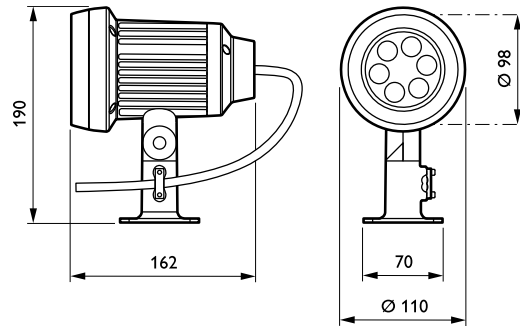

Product Data	
Full product code	911401635902
Order product name	BGP310 6xLED-HP/NW 220-240V 36
Order code	01635902
Numerator – quantity per pack	1
Numerator – packs per outer box	8
Material no. (12NC)	911401635902
Net weight (piece)	1.600 kg

LED Outdoor Spot BGP310/311

Dimensional drawing

Vaya

Vaya