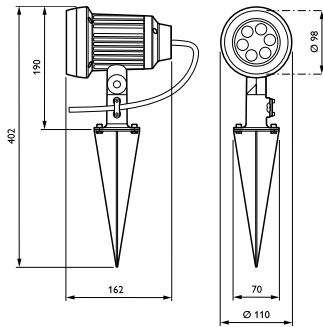

Product data

General Information	
Number of light sources	6 [6 pcs]
Lamp family code	LED-HP [LED High Power]
Light source colour	Neutral white
Driver/power unit/transformer	No [-]
Glow-wire test	850/5 [Temperature 850 °C, duration 5 s]
Country version	NO [Norway]
CE mark	CE mark
Outdoor optic type	Medium beam angle 36°

Product Data	
Full product code	911401635902
Order product name	BGP310 6xLED-HP/NW 220-240V 36
Order code	01635902
Numerator – quantity per pack	1
Numerator – packs per outer box	8
Material no. (12NC)	911401635902
Net weight (piece)	1.600 kg

LED Outdoor Spot BGP310/311

Dimensional drawing

Vaya

Vaya