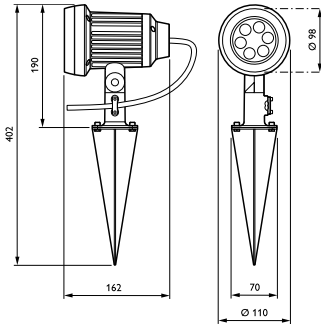

Product data

General Information	
Number of light sources	6 pcs
Lamp family code	LED-HP [LED High Power]
Light source color	Red, green and blue
Glow-wire test	Temperature 850 °C, duration 5 s
Country version	IN [India]
CE mark	CE mark
Optic type outdoor	Medium beam angle 36°

Product Data	
Full product code	911401639702
Order product name	BGP310 6xLED-HP/RGB 220-240V 36 IN
Order code	911401639702
Numerator - Quantity Per Pack	1
Numerator - Packs per outer box	8
Material Nr. (12NC)	911401639702
Net Weight (Piece)	1.600 kg

Vaya Spotlight

Dimensional drawing

Vaya

Vaya