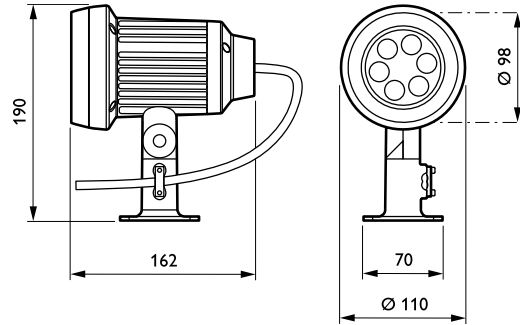

Product data

General Information	
Number of light sources	6 pcs
Lamp family code	LED-HP [LED High Power]
Light source color	Red, green and blue
Glow-wire test	Temperature 850 °C, duration 5 s
Country version	IN [India]
CE mark	CE mark
Optic type outdoor	Medium beam angle 36°

Product Data	
Full product code	911401639702
Order product name	BGP310 6xLED-HP/RGB 220-240V 36 IN
Order code	911401639702
Numerator - Quantity Per Pack	1
Numerator - Packs per outer box	8
Material Nr. (12NC)	911401639702
Net Weight (Piece)	1.600 kg

Vaya Spotlight

Dimensional drawing

Vaya

Vaya