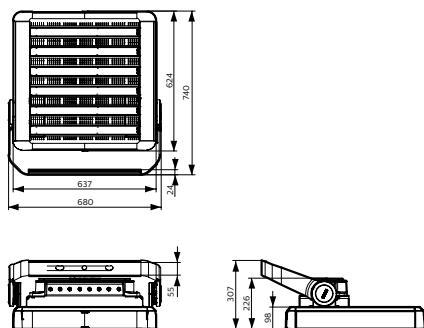

SportsStar-BVP621/BVP622/EVP622

Color	White

Approval and Application

Ingress protection code	IP66 [Dust penetration-protected, jet-proof]
Mech. impact protection code	IK08 [5 J vandal-protected]
Surge Protection (Common/Differential)	Surge protection level until 10 kV

Initial Performance (IEC Compliant)

Initial luminous flux (system flux)	73920 lm
Luminous flux tolerance	+/-10%
Initial LED luminaire efficacy	77 lm/W
Init. Corr. Color Temperature	5700 K
Init. Color Rendering Index	90
Initial chromaticity	SDCM<=7
Initial input power	960 W
Power consumption tolerance	+/-10%

Application Conditions

Ambient temperature range	-40 to +55 °C

Product Data

Full product code	911401664803
Order product name	BVP622 LED739/957 960W SP DMX
Order code	911401664803
Numerator - Quantity Per Pack	1
Numerator - Packs per outer box	1
Material Nr. (12NC)	911401664803
Net Weight (Piece)	27.999 kg

Dimensional drawing

SportsStar - BVP621/BVP622/EVP622