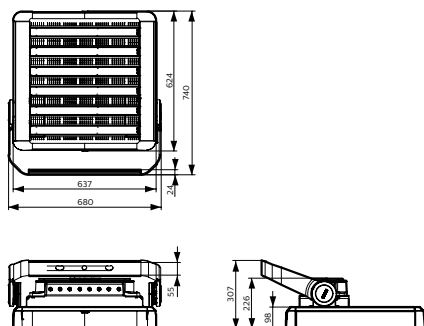

Operating and Electrical	
Power Factor (Min)	0.95
Controls and Dimming	
Dimmable	No
Mechanical and Housing	
Housing Material	Aluminum extruded
Optic material	Polycarbonate
Optical cover/lens material	Polycarbonate
Fixation material	Steel
Mounting device	MBA [Mounting bracket adjustable]
Optical cover/lens finish	Frosted
Overall length	680 mm
Overall width	740 mm
Overall height	307 mm
Effective projected area	0.42 m ²

Application Conditions

Ambient temperature range	-40 to +55 °C
---------------------------	---------------

Product Data

Full product code	911401665503
Order product name	BVP622 LED739/957 960W S5
Order code	911401665503
Numerator - Quantity Per Pack	1
Numerator - Packs per outer box	1
Material Nr. (12NC)	911401665503
Net Weight (Piece)	27.999 kg

Dimensional drawing

SportsStar - BVP621/BVP622/EVP622