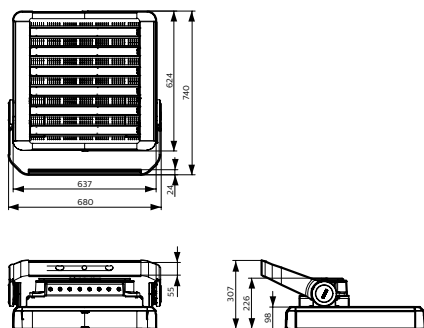

SportsStar-BVP621/BVP622/EVP622

Color	White

Approval and Application

Ingress protection code	IP66 [Dust penetration-protected, jet-proof]
Mech. impact protection code	IK08 [5 J vandal-protected]
Surge Protection (Common/Differential)	Surge protection level until 10 kV

Initial Performance (IEC Compliant)

Initial luminous flux (system flux)	73920 lm
Luminous flux tolerance	+/-10%
Initial LED luminaire efficacy	77 lm/W
Init. Corr. Color Temperature	5700 K
Init. Color Rendering Index	90
Initial chromaticity	SDCM<=7
Initial input power	960 W
Power consumption tolerance	+/-10%

Application Conditions

Ambient temperature range	-40 to +55 °C

Product Data

Full product code	911401666503
Order product name	BVP622 LED739/957 960W S6 DMX
Order code	911401666503
Numerator - Quantity Per Pack	1
Numerator - Packs per outer box	1
Material Nr. (12NC)	911401666503
Net Weight (Piece)	27.999 kg

Dimensional drawing

SportsStar - BVP621/BVP622/EVP622