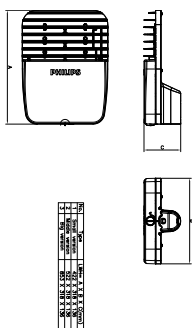

GreenVision Xceed

Initial input power	240 W
Over Time Performance (IEC Compliant)	
Median useful life L70B50	50000 h
Application Conditions	
Ambient temperature range	-40 to +50 °C
Maximum dimming level	10%
Product Data	
Full product code	911401696202

Order product name	BRP373 LED276NW 240W 220-240V DM MPI CT
Order code	01696202
Numerator – quantity per pack	1
Numerator – packs per outer box	1
Material no. (12NC)	911401696202
Net weight (piece)	14.499 kg

Dimensional drawing

BRP371/372/373 GreenVision