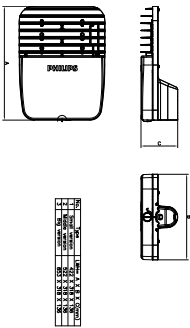

GreenVision Xceed

Initial input power	145 W
Over Time Performance (IEC Compliant)	
Median useful life L70B50	50000 h
Application Conditions	
Ambient temperature range	-40 to +50 °C
Maximum dimming level	10%
Product Data	
Full product code	911401696502

Order product name	BRP372 LED174NW 145W 220-240V DM MPI CT
Order code	01696502
Numerator – quantity per pack	1
Numerator – packs per outer box	1
Material no. (12NC)	911401696502
Net weight (piece)	7.000 kg

Dimensional drawing

BRP371/372/373 GreenVison