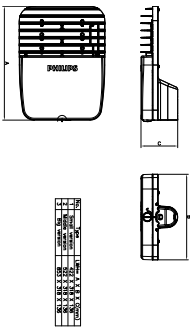

GreenVision Xceed

Initial input power	90 W
Over Time Performance (IEC Compliant)	
Median useful life L70B50	50000 h
Application Conditions	
Ambient temperature range	-40 to +50 °C
Maximum dimming level	10%
Product Data	
Full product code	911401696602

Order product name	BRP371 LED103NW 90W 220-240V DM MP1 CT
Order code	01696602
Numerator – quantity per pack	1
Numerator – packs per outer box	1
Material no. (12NC)	911401696602
Net weight (piece)	6.999 kg

Dimensional drawing

BRP371/372/373 GreenVison