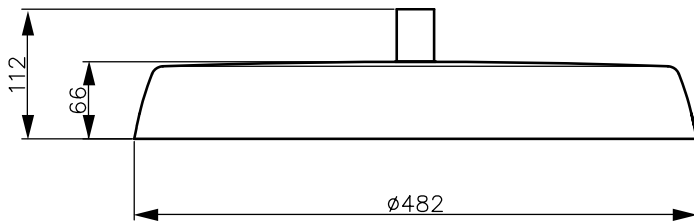

Power consumption tolerance	+/-10%
Application Conditions	
Ambient temperature range	-40 to +50 °C
Product Data	
Full product code	911401727672
Order product name	BSP461 LED78 NW 110-277V TS

Order code	911401727672
Numerator – quantity per pack	1
Numerator – packs per outer box	1
Material no. (12NC)	911401727672
Net weight (piece)	8.999 kg

Dimensional drawing

UNIUrban BDP461/BGP461/BSP461/BSS461