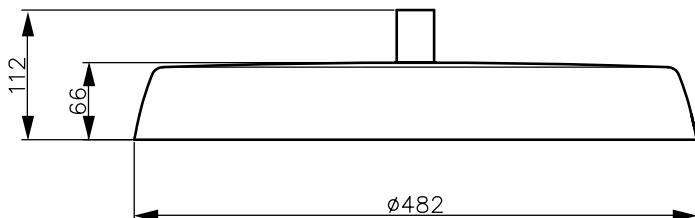

Product Data

Full product code	911401727682
Order product name	BSP461 LED78 WW 110-277V TA
Order code	911401727682
Local Code	USPLED78WWTA
Numerator – quantity per pack	1

Numerator – packs per outer box	1
Material no. (12NC)	911401727682
Net weight (piece)	8.999 kg

Dimensional drawing

UNIUrban BDP461/BGP461/BSP461/BSS461