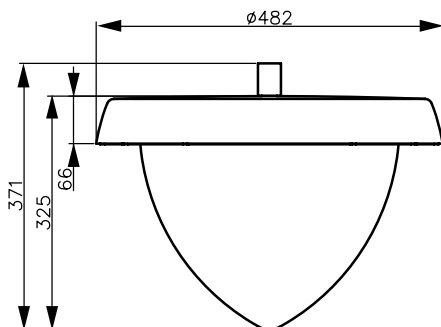

Product Data

Full product code	911401727752
Order product name	BSS461 LED40 NW 110-277V CLASSIC
Order code	911401727752
Local Code	USCLED40NW
Numerator – quantity per pack	1

Numerator – packs per outer box	1
Material no. (12NC)	911401727752
Net weight (piece)	7.649 kg

Dimensional drawing

UNIUrban BDP461/BGP461/BSP461/BSS461