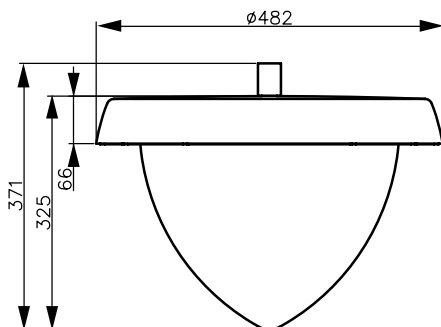

Product Data

Full product code	911401727772
Order product name	BSS461 LED78 NW 110-277V CLASSIC
Order code	911401727772
Local Code	USCLED78NW
Numerator – quantity per pack	1

Numerator – packs per outer box	1
Material no. (12NC)	911401727772
Net weight (piece)	7.949 kg

Dimensional drawing

UNIUrban BDP461/BGP461/BSP461/BSS461