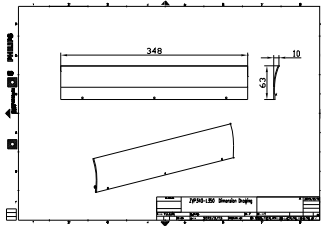

Product data

General Information		Order product name	
Material	Aluminum	ZVP340 L35 glare shield (24 pcs)	
Accessory color	Dark gray	Order code	911401756432
Mechanical and Housing		Numerator - Quantity Per Pack	1
Overall length	348 mm	Numerator - Packs per outer box	1
Overall width	10 mm	Material Nr. (12NC)	911401756432
Overall height	63 mm	Net Weight (Piece)	2.499 kg
Product Data			
Full product code	911401756432		

Warnings and Safety

- For outdoor use only.

UniFlood M

Dimensional drawing

Mechanical accessory