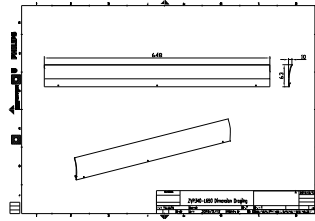

### Product data

General Information		Order product name	
Material	Aluminum	ZVP340 L65 glare shield (12 pcs)	
Accessory color	Dark gray	Order code	911401756452
Mechanical and Housing		Numerator - Quantity Per Pack	1
Overall length	648 mm	Numerator - Packs per outer box	1
Overall width	10 mm	Material Nr. (12NC)	911401756452
Overall height	63 mm	Net Weight (Piece)	2.199 kg
Product Data			
Full product code	911401756452		

## Dimensional drawing