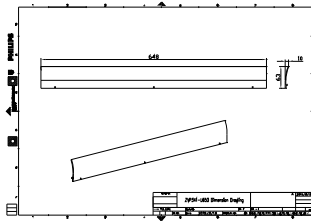

Product data

General Information		Order product name	
Material	Aluminum	ZVP341 L65 glare shield (6 pcs)	
Accessory color	Dark gray	Order code	911401756482
Mechanical and Housing		Numerator - Quantity Per Pack	1
Overall length	648 mm	Numerator - Packs per outer box	1
Overall width	10 mm	Material Nr. (12NC)	911401756482
Overall height	63 mm	Net Weight (Piece)	2.199 kg
Product Data			
Full product code	911401756482		

Warnings and Safety

- For outdoor use only.

UniFlood M

Dimensional drawing

Mechanical accessory