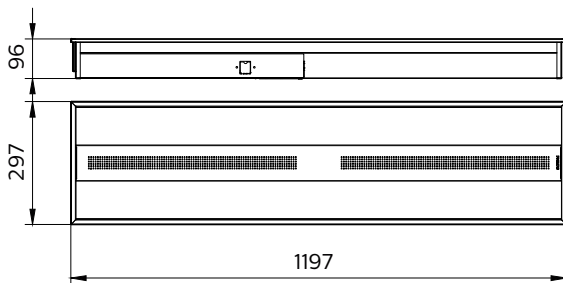

Coreview Troffer G3

Power consumption tolerance	+/-10%	Order product name	RC420B LED35S/840 PSD W30L120 GM
Over Time Performance (IEC Compliant)		Order code	01803697
Median useful life L70B50	50000 h	Numerator – quantity per pack	1
Application Conditions		Numerator – packs per outer box	2
Ambient temperature range	-20 to +40 °C	Material no. (12NC)	911401803697
Maximum dimming level	1%	Net weight (piece)	4.599 kg
Product Data			
Full product code	911401803697		

Warnings and Safety

- The product is IPX0 & as such is not protected against water ingress and as such we strongly recommend that the environment in which the luminaire is to be installed is suitably checked
- If the above advice is not taken and the luminaires are subject to water ingress, Philips/Signify cannot guarantee safe failure and product warranty will become void

Dimensional drawing

RC420B Coreview troffer G3