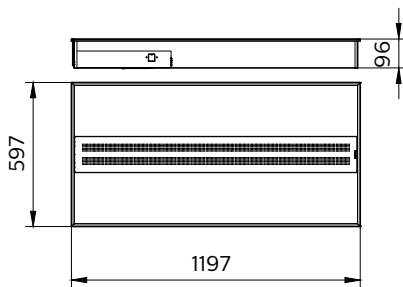

Coreview Troffer G3

Power consumption tolerance	+/-10%
Over Time Performance (IEC Compliant)	
Median useful life L70B50	50000 h
Application Conditions	
Ambient temperature range	-20 to +40 °C
Maximum dimming level	Not applicable
Product Data	
Full product code	911401804197

Order product name	RC420B LED50S/840 PSD W60L120 GM
Order code	01804197
Numerator – quantity per pack	1
Numerator – packs per outer box	2
Material no. (12NC)	911401804197
Net weight (piece)	7.999 kg

Warnings and Safety

- The product is IPX0 & as such is not protected against water ingress and as such we strongly recommend that the environment in which the luminaire is to be installed is suitably checked
- If the above advice is not taken and the luminaires are subject to water ingress, Philips/Signify cannot guarantee safe failure and product warranty will become void

Dimensional drawing

RC420B Coreview troffer G3