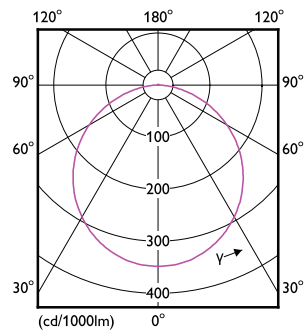

Photometric data

Light Distribution Diagram - DN027B LED6/NW L125 SQ