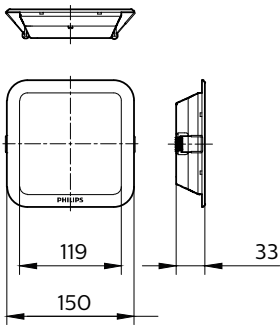

### Product data

General Information		Temperature	
Light source replaceable	No	Ambient temperature range	-20 to +40 °C
Lighting Technology	LED		
Warranty period	1 years	Controls and Dimming	
		Dimmable	No
		Driver/power unit/transformer	Power supply unit (On/Off)
Light Technical		Mechanical and Housing	
Luminous Flux	600 lm	Housing Material	Plastic
Correlated Color Temperature (Nom)	4000 K	Reflector material	Polycarbonate
Color rendering index (CRI)	80	Optic material	Polycarbonate
Light source color	3000/4000/6500	Housing Color	White
Luminaire light beam spread	110°	Overall length	150 mm
		Overall width	150 mm
		Overall height	33 mm
		Overall diameter	225 mm
		Dimensions (Height x Width x Depth)	33 x 150 x 150 mm
Operating and Electrical		Approval and Application	
Line Frequency	50 or 60 Hz	Ingress protection code	IP20 [Finger-protected]
Input Frequency	50 or 60 Hz		
Power Consumption	7 W		
Power Factor (Fraction)	0.7		
Connection	Flying leads/wires		

## Dimensional drawing