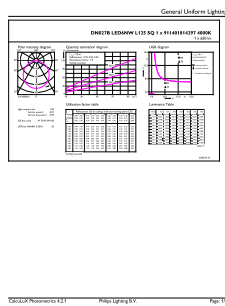

Photometric data

General uniform lighting - DN027B LED6/NW L125 SQ