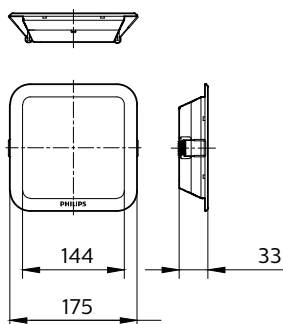

Temperature	
Ambient temperature range	-20 to +40 °C
Controls and Dimming	
Dimmable	No
Driver/power unit/transformer	Power supply unit (On/Off)
Mechanical and Housing	
Housing Material	Plastic
Reflector material	Polycarbonate
Optic material	Polycarbonate
Housing Color	White
Overall length	175 mm
Overall width	175 mm
Overall height	33 mm
Overall diameter	225 mm
Dimensions (Height x Width x Depth)	33 x 175 x 175 mm
Approval and Application	
Ingress protection code	IP20 [Finger-protected]

## Dimensional drawing