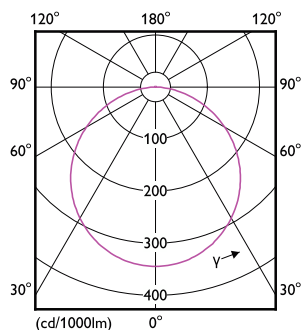

Photometric data

Light Distribution Diagram - DN027B LED6/CW L150 SQ