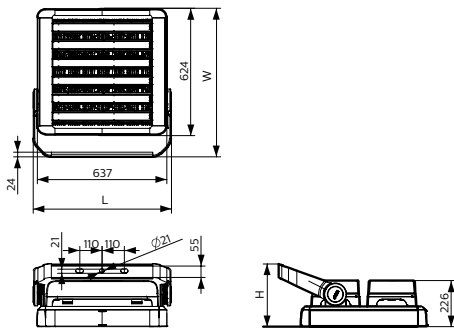

SportsStar-BVP621/BVP622/EVP622

Mechanical and Housing

Housing Material	Aluminum extruded
Reflector material	-
Optic material	Polycarbonate
Optical cover/lens material	Polycarbonate
Fixation material	Steel
Mounting device	MBA [Mounting bracket adjustable]
Optical cover/lens shape	-
Optical cover/lens finish	Frosted
Overall length	680 mm
Overall width	656 mm
Overall height	307 mm
Effective projected area	0.42 m ²

Application Conditions

Ambient temperature range	-40 to +50 °C
Maximum dim level	Not applicable

Product Data

Full product code	911401825398
Order product name	BVP621 LED840/NW 800W 220-240V AWB GM
Order code	911401825398
Numerator - Quantity Per Pack	1
Numerator - Packs per outer box	1
Material Nr. (12NC)	911401825398
Net Weight (Piece)	25.999 kg

Dimensional drawing

SportsStar - BVP621/BVP622/EVP622