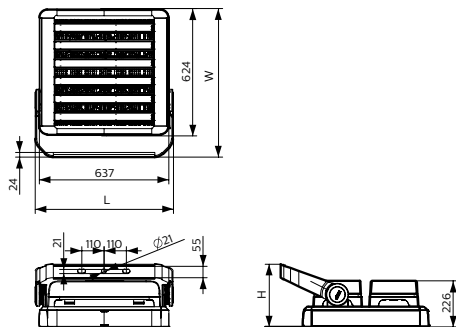

Application Conditions

Ambient temperature range	-40 to +50 °C
Maximum dim level	Not applicable

Product Data

Full product code	911401825598
Order product name	BVP621 LED504/NW 480W 220-240V NB GM
Order code	911401825598
Numerator - Quantity Per Pack	1
Numerator - Packs per outer box	1
Material Nr. (12NC)	911401825598
Net Weight (Piece)	21.999 kg

Dimensional drawing

SportsStar - BVP621/BVP622/EVP622