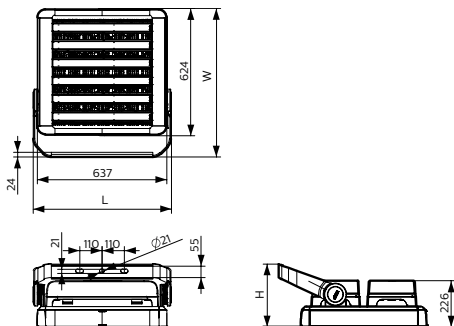

SportsStar-BVP621/BVP622/EVP622

Controls and Dimming

Dimmable	Não

Mechanical and Housing

Housing Material	Aluminum extruded
Optic material	PC
Optical cover/lens material	PC
Fixation material	Steel
Mounting device	MBA [Suporte de montagem regulável]
Forma da lente/difusor ótico	-
Acabamento da lente/difusor ótico	Frosted
Comprimento total	680 mm
Largura total	520 mm
Altura total	307 mm
Effective projected area	0.42 m²

Approval and Application

Ingress protection code	IP66 [IP66]
Mech. impact protection code	IK08 [IK08]

Initial Performance (IEC Compliant)

Initial luminous flux	50400 lm
Luminous flux tolerance	+/-10%
Initial LED luminaire efficacy	105.00 lm/W

Init. Corr. Temperatura de cor	4000 K
Init. Índice de reprodução de cor	70
Initial chromaticity	SDCM<7
Initial input power	480 W
Power consumption tolerance	+/-10%

Application Conditions

Ambient temperature range	-40 to +50 °C
Maximum dim level	Not applicable

Product Data

Full product code	911401825598
Order product name	BVP621 LED504/NW 480W 220-240V NB GM
Order code	911401825598
Local Code	911401825598
Numerator - Quantity Per Pack	1
Numerator - Packs per outer box	1
Material Nr. (12NC)	911401825598
Net Weight (Piece)	21.999 kg

Desenho dimensional

SportsStar - BVP621/BVP622/EVP622