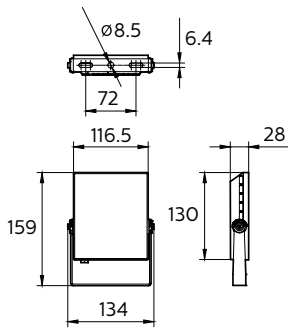

Input frequency	50 to 60 Hz
Power factor (min.)	0.9
Controls and Dimming	
Dimmable	No
Mechanical and Housing	
Housing material	Aluminum die-cast
Optical cover/lens material	Polycarbonate
Mounting device	MBA [Mounting bracket adjustable]
Optical cover/lens finish	Textured
Overall length	130 mm
Overall width	116.5 mm
Overall height	28 mm
Colour	Black
Approval and Application	
Ingress protection code	IP65 [Dust penetration-protected, jet-proof]
Mech. impact protection code	IK06 [1 J]

Product Data

Full product code	911401859298
-------------------	--------------

Order product name	BVP132 LED16/CW 20W 220-240V WB
EAN/UPC – product	8710163314358
Order code	911401859298
Numerator – quantity per pack	1
Numerator – packs per outer box	12
Material no. (12NC)	911401859298
Net weight (piece)	0.370 kg

Dimensional drawing

BVP131/132/133/135 LED WB