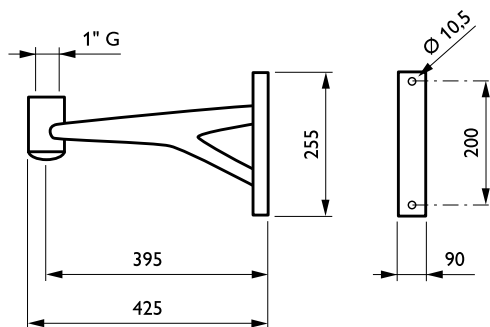

Faro Poles and brackets

Dimensional drawing

Faro brackets JGP700