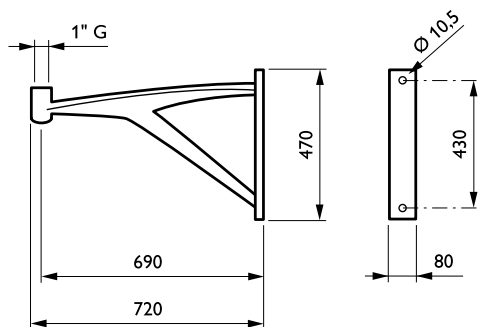

Faro Poles and brackets

Dimensional drawing

Faro brackets JGP700