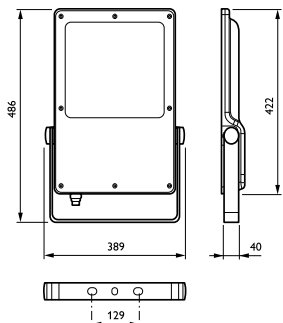

Coreline tempo large

Spare parts available	Yes
Number of products on MCB of 16 A type B	1
Lifecycle services	Maintenance services
Photobiological risk	Risk group 1
Product recyclability	95%
RoHS mark	RoHS mark
WEEE mark	WEEE mark
Light source engine type	LED
Accessory PFC	N/A
Serviceability class	Class C, luminaire without serviceable parts, not serviceable
Product family code	BVP130 [CORELINE TEMPO LARGE]

Light Technical

Upward light output ratio	0
Standard tilt angle posttop	0°
Standard tilt angle side entry	0°

Operating and Electrical

Input Voltage	220 to 240 V
Input Frequency	50 to 60 Hz
Inrush current	58 A
Inrush time	0.34 ms
Driver current	700 mA
Power Factor (Max)	0.9
Power Factor (Min)	0.9
Power Factor (Nom)	0.9

Controls and Dimming

Dimmable	No

Mechanical and Housing

Housing Material	Aluminum die cast
Reflector material	Acrylate
Optic material	Polymethyl methacrylate
Optical cover/lens material	Glass
Fixation material	Aluminum
Mounting device	Mounting bracket adjustable
Optical cover/lens shape	Flat
Optical cover/lens finish	Clear
Overall length	340.5 mm
Overall width	422 mm

Overall height	40 mm
Effective projected area	0.15 m²
Color	Gray

Approval and Application

Ingress protection code	IP66 [Dust penetration-protected, jet-proof]
Mech. impact protection code	IK08 [5 J vandal-protected]
Surge Protection (Common/Differential)	Luminaire surge protection level until 6 kV differential mode and 8 kV common mode

Initial Performance (IEC Compliant)

Initial luminous flux (system flux)	21000 lm
Luminous flux tolerance	+/-7%
Initial LED luminaire efficacy	130 lm/W
Init. Corr. Color Temperature	4000 K
Init. Color Rendering Index	>70
Initial chromaticity	(0.382, 0.379) SDCM <3
Initial input power	162 W
Power consumption tolerance	+/-10%

Over Time Performance (IEC Compliant)

Control gear failure rate at median useful life 75000 h	7.5 %
Lumen maintenance at median useful life* 75000 h	L80

Application Conditions

Ambient temperature range	-40 to +50 °C
Performance ambient temperature Tq	25 °C

Product Data

Full product code	871869909640300
Order product name	BVP130 LED210-4S/740 A
EAN/UPC - Product	8718699096403
Order code	912300023661
Numerator - Quantity Per Pack	1
Numerator - Packs per outer box	1
Material Nr. (12NC)	912300023661
Net Weight (Piece)	7.500 kg

Coreline tempo large

Dimensional drawing

CoreLine Tempo BVP110/120/125/130/140