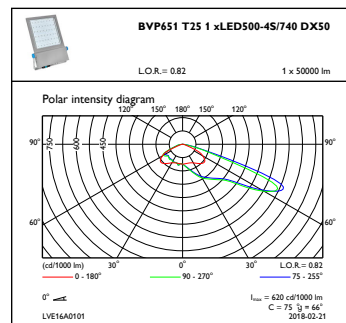

## Fotometriska data

OFCS1\_BVP651T251xLED500-4S740DX50

OFPC1\_BVP651T251xLED500-4S740DX50