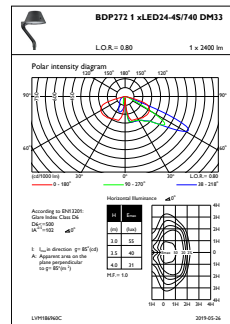

TownTune Asymmetric Lyre DTC

Måttskiss

TownTune BDP260-273

Fotometriska data

OFPC1_BDP2721xLED24-4S740DM33

OFPL1_BDP2721xLED24-4S740DM33