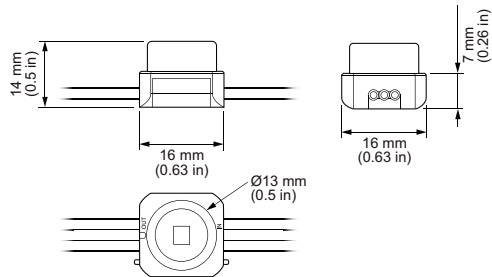

Product data

General information		Mechanical and housing	
Number of light sources	50 pcs	Housing Material	Polycarbonate
Lamp family code	LED-MD [LED Multi-die]	Optical cover/lens material	Polycarbonate
Light source color	RGB	Color	Black
Light source replaceable	Yes		
Driver included	No	Approval and application	
Optical cover/lens type	Clear dome 12 inch separated	Ingress protection code	IP66 [Dust penetration-protected, jet-proof]
Luminaire light beam spread	105°	FCC mark	FCC Class A
CE mark	CE mark		
Operating and electrical		Initial performance (IEC compliant)	
Input Voltage	7.5 V	Initial LED luminaire efficacy	12 lm/W
		Initial input power	0.5 W
Controls and dimming		Over time performance (IEC compliant)	
Dimmable	Yes	Lumen Maintenance 50% at 25°C Calculated	60000

Application conditions

Ambient temperature range	-40 to +50 °C
---------------------------	---------------

Product data

Full product code	871829162297099
Order product name	BGC494 50 RGB CLDM12 BK

EAN/UPC - Product	8718291622970
Order code	101-000076-07
Numerator - Quantity Per Pack	1
Numerator - Packs per outer box	12
Material Nr. (12NC)	912400130021
Net Weight (Piece)	1.017 kg
Catalog Number	101-000076-07
Catalog Number Description	iColor Flex MX gen2, Clear Dome Lens, Black Housing, 12 in On-Center Node Spacing

IP 66

Dimensional drawing

BGC494 50 RGB CLDM12 BK

BGC494 50 RGB CLDM12 BK