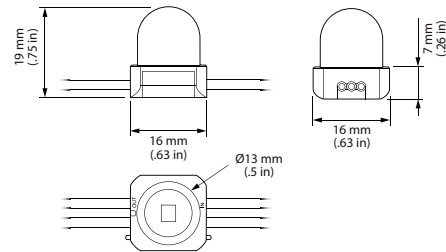

Product data

General information		Mechanical and housing	
Number of light sources	50 pcs	Housing Material	Polycarbonate
Lamp family code	LED-MD [LED Multi-die]	Optical cover/lens material	Polycarbonate
Light source color	RGB	Color	Black
Light source replaceable	Yes		
Driver included	No	Approval and application	
Optical cover/lens type	Clear dome 12 inch separated	Ingress protection code	IP66 [Dust penetration-protected, jet-proof]
Luminaire light beam spread	105°	FCC mark	FCC Class A
CE mark	CE mark		
Operating and electrical		Initial performance (IEC compliant)	
Input Voltage	7.5 V	Initial LED luminaire efficacy	12 lm/W
		Initial input power	0.5 W
Controls and dimming		Over time performance (IEC compliant)	
Dimmable	Yes	Lumen Maintenance 50% at 25°C Calculated	60000

Application conditions

Ambient temperature range	-40 to +50 °C
---------------------------	---------------

Product data

Full product code	871829162297099
Order product name	BGC494 50 RGB CLDM12 BK

EAN/UPC - Product	8718291622970
Order code	101-000076-07
Numerator - Quantity Per Pack	1
Numerator - Packs per outer box	12
Material Nr. (12NC)	912400130021
Net Weight (Piece)	1.017 kg
Catalog Number	101-000076-07
Catalog Number Description	iColor Flex MX gen2, Clear Dome Lens, Black Housing, 12 in On-Center Node Spacing

IP 66

Dimensional drawing

BGC494 50 RGB CLDM12 BK

BGC494 50 RGB CLDM12 BK