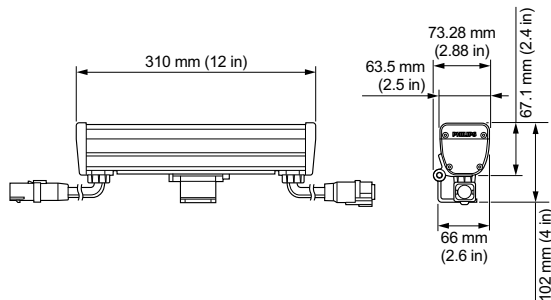

Vaya Linear MP RGB

Vibration Rating	Complies with ANSI C136.31
Initial performance (IEC compliant)	
Initial luminous flux (system flux)	477 lm
Initial LED luminaire efficacy	35.1 lm/W
Initial LED luminaire efficacy at RGB operation	35.1 lm/W
Init. Corr. Color Temperature	- K
Initial input power	18 W
Over time performance (IEC compliant)	
Lumen Maintenance 50% at 25°C Calculated	100000
Lumen Maintenance 50% at 25°C Reported	36000
Lumen Maintenance 50% at 40°C Calculated	63000
Lumen Maintenance 50% at 40°C Reported	36000
Lumen Maintenance 70% at 25°C Calculated	100000
Lumen Maintenance 70% at 25°C Reported	36000
Lumen Maintenance 70% at 40°C Calculated	29000
Lumen Maintenance 70% at 40°C Reported	29000

Application conditions

Ambient temperature range	-40 to +40 °C
Product data	
Full product code	871829162555199
Order product name	BCP424 50 RGB L310 CE
EAN/UPC - Product	8718291625551
Order code	316-000011-00
Numerator - Quantity Per Pack	1
Numerator - Packs per outer box	4
Material Nr. (12NC)	912400130056
Net Weight (Piece)	1.420 kg
Catalog Number	316-000011-00
Catalog Number Description	Vaya Linear MP, RGB, 50°, 0.3 m (1 ft), CE

IP66 IK06

Dimensional drawing

BCP424 50 RGB L310 CE