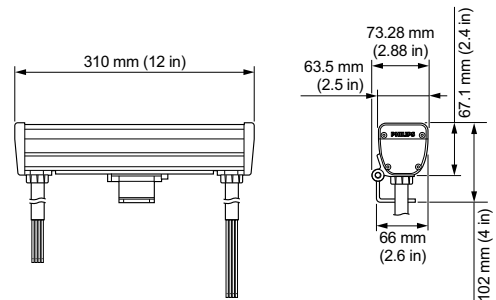

Vaya Linear MP RGB

Vibration Rating	Complies with ANSI C136.31
Initial performance (IEC compliant)	
Initial luminous flux (system flux)	477 lm
Initial LED luminaire efficacy	35.1 lm/W
Initial LED luminaire efficacy at RGB operation	35.1 lm/W
Init. Corr. Color Temperature	- K
Initial input power	18 W
Over time performance (IEC compliant)	
Lumen Maintenance 50% at 25°C Calculated	100000
Lumen Maintenance 50% at 25°C Reported	36000
Lumen Maintenance 50% at 40°C Calculated	63000
Lumen Maintenance 50% at 40°C Reported	36000
Lumen Maintenance 70% at 25°C Calculated	100000
Lumen Maintenance 70% at 25°C Reported	36000
Lumen Maintenance 70% at 40°C Calculated	29000
Lumen Maintenance 70% at 40°C Reported	29000

Application conditions

Ambient temperature range	-40 to +40 °C
Product data	
Full product code	871829162555199
Order product name	BCP424 50 RGB L310 CE
EAN/UPC - Product	8718291625551
Order code	316-000011-00
Numerator - Quantity Per Pack	1
Numerator - Packs per outer box	4
Material Nr. (12NC)	912400130056
Net Weight (Piece)	1.420 kg
Catalog Number	316-000011-00
Catalog Number Description	Vaya Linear MP, RGB, 50°, 0.3 m (1 ft), CE

IP66 IK06

Dimensional drawing

BCP424 50 RGB L310 CE