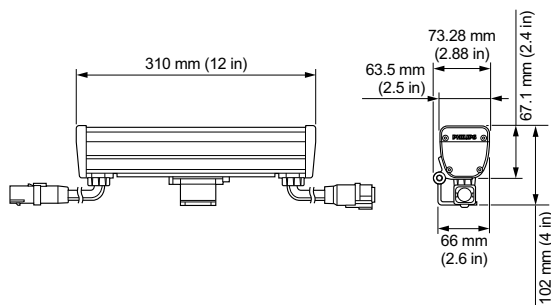

Vaya Linear MP

Initial input power	18 W
Over Time Performance (IEC Compliant)	
Lumen Maintenance 70% at 25°C Calculated	100000
Lumen Maintenance 70% at 25°C Reported	60000
Lumen Maintenance 70% at 40°C Calculated	100000
Lumen Maintenance 70% at 40°C Reported	60000
Lumen Maintenance 80% at 25°C Reported	60000
Lumen Maintenance 80% at 40°C Calculated	100000
Lumen Maintenance 80% at 40°C Reported	60000
Lumen Maintenance 80% at 50°C Calculated	100000
Lumen Maintenance 90% at 25°C Calculated	62000
Lumen Maintenance 90% at 25°C Reported	60000
Lumen Maintenance 90% at 40°C Calculated	62000
Lumen Maintenance 90% at 40°C Reported	60000

Application Conditions

Ambient temperature range	-40 to +40 °C

Product Data

Full product code	871829162572899
Order product name	BCP425 10x50 4000 L310 CE
EAN/UPC – product	8718291625728
Order code	62572899
Numerator – quantity per pack	1
Numerator – packs per outer box	4
Material no. (12NC)	912400130122
Net weight (piece)	1.360 kg

IK06

Dimensional drawing

Vaya

Vaya