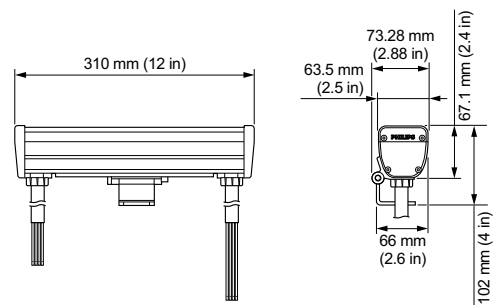

Vaya Linear MP

Initial input power	18 W
Over Time Performance (IEC Compliant)	
Lumen Maintenance 70% at 25°C Calculated	100000
Lumen Maintenance 70% at 25°C Reported	60000
Lumen Maintenance 70% at 40°C Calculated	100000
Lumen Maintenance 70% at 40°C Reported	60000
Lumen Maintenance 80% at 25°C Reported	60000
Lumen Maintenance 80% at 40°C Calculated	100000
Lumen Maintenance 80% at 40°C Reported	60000
Lumen Maintenance 80% at 50°C Calculated	100000
Lumen Maintenance 90% at 25°C Calculated	62000
Lumen Maintenance 90% at 25°C Reported	60000
Lumen Maintenance 90% at 40°C Calculated	62000
Lumen Maintenance 90% at 40°C Reported	60000

Application Conditions

Ambient temperature range	-40 to +40 °C

Product Data

Full product code	871829162572899
Order product name	BCP425 10x50 4000 L310 CE
EAN/UPC – product	8718291625728
Order code	62572899
Numerator – quantity per pack	1
Numerator – packs per outer box	4
Material no. (12NC)	912400130122
Net weight (piece)	1.360 kg

IK06

Dimensional drawing

Vaya

Vaya